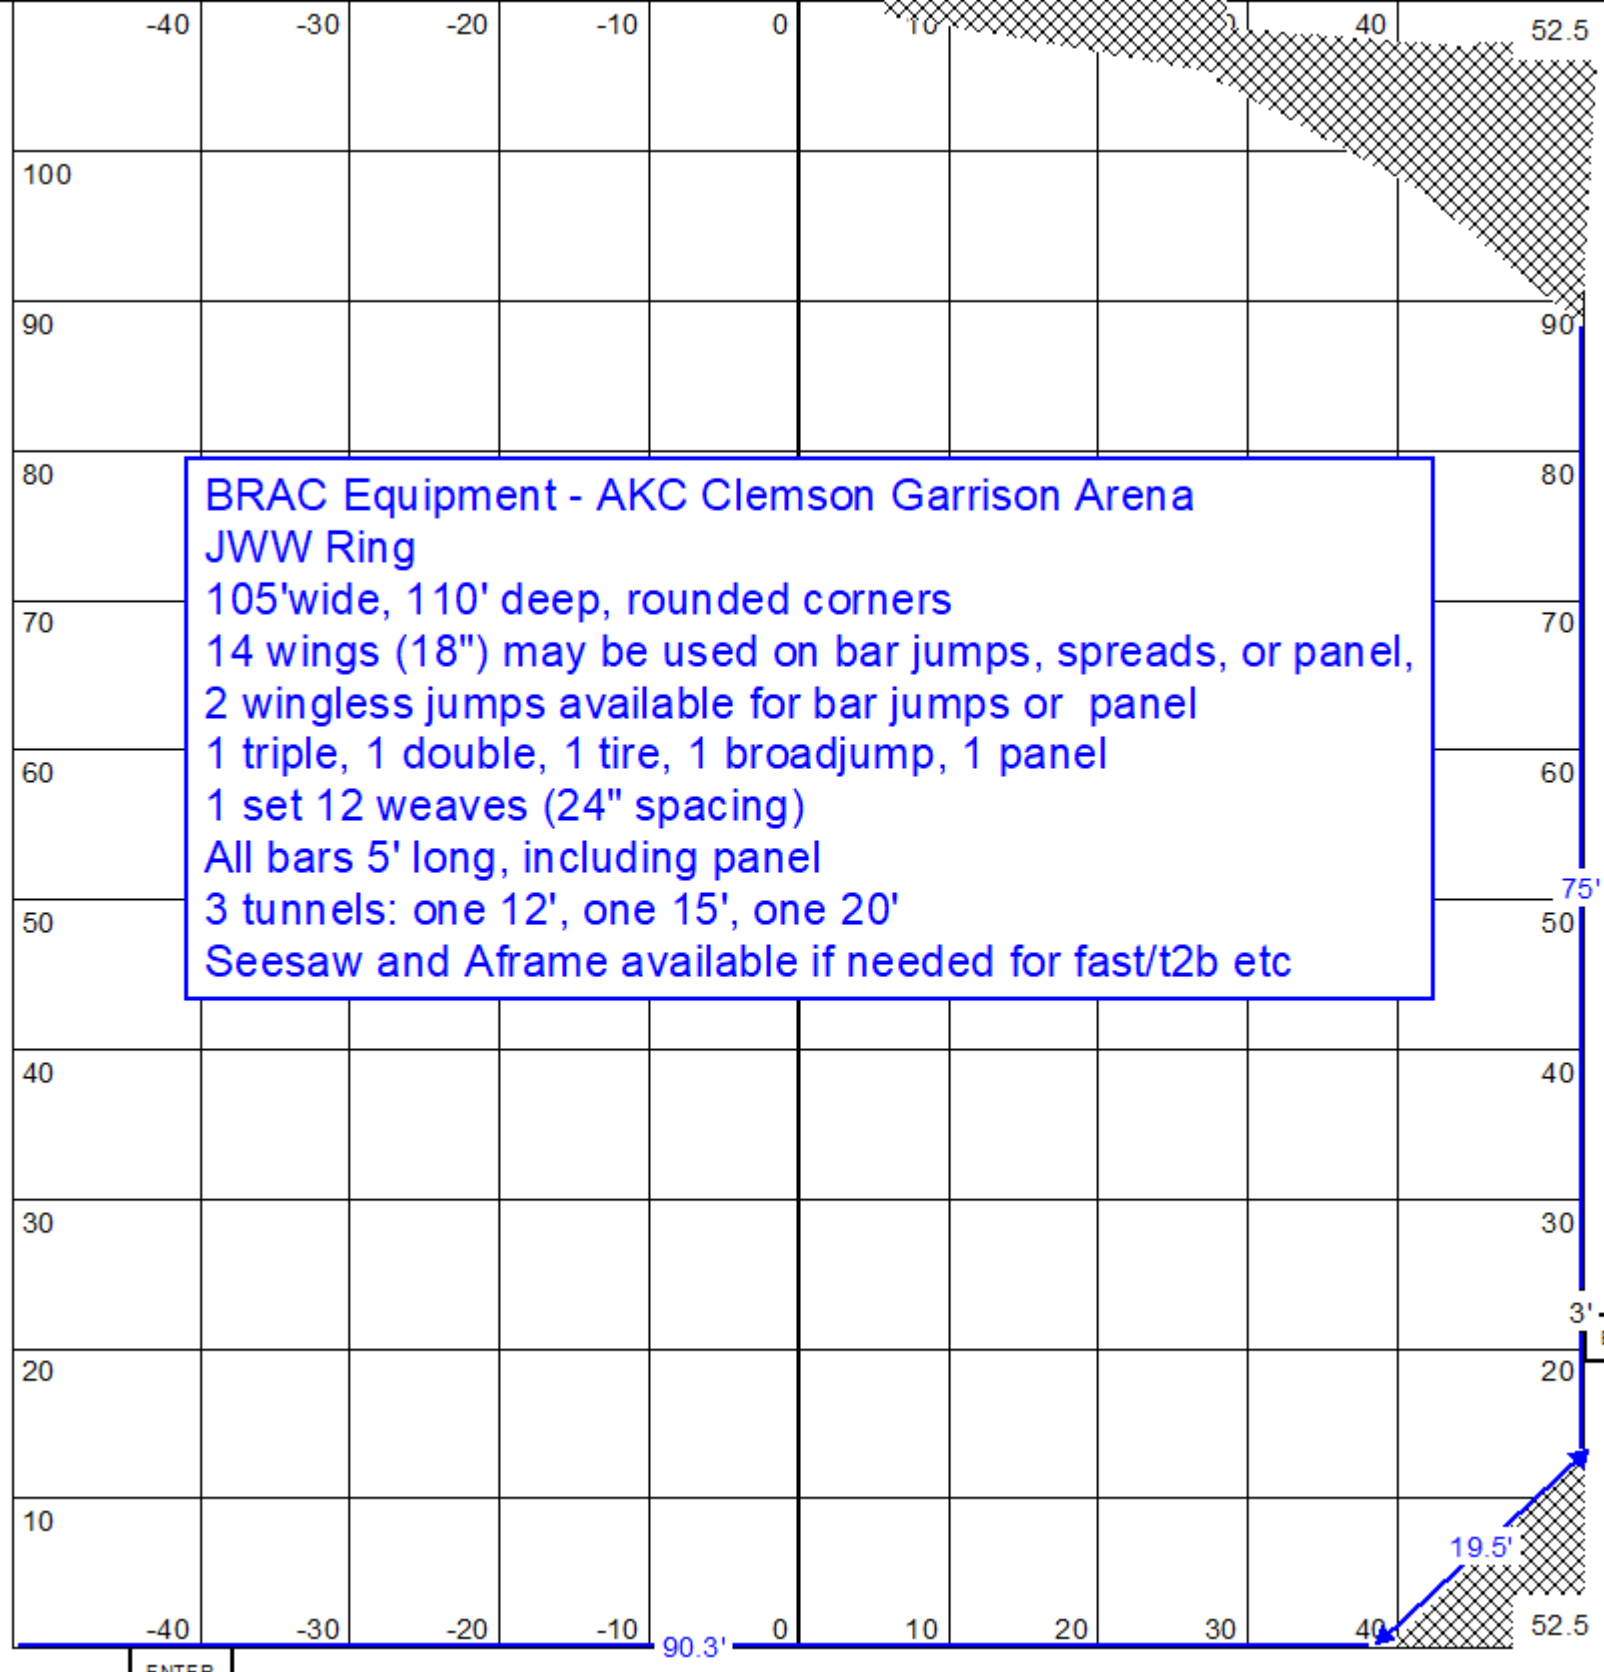

BRAC Equipment - AKC Clemson Garrison Arena
JWW Ring
105'wide, 110' deep, rounded corners
14 wings (18") may be used on bar jumps, spreads, or panel,
2 wingless jumps available for bar jumps or panel
1 triple, 1 double, 1 tire, 1 broadjump, 1 panel
1 set 12 weaves (24" spacing)
All bars 5' long, including panel
3 tunnels: one 12', one 15', one 20'
Seesaw and Aframe available if needed for fast/t2b etc

ENTER

EXIT